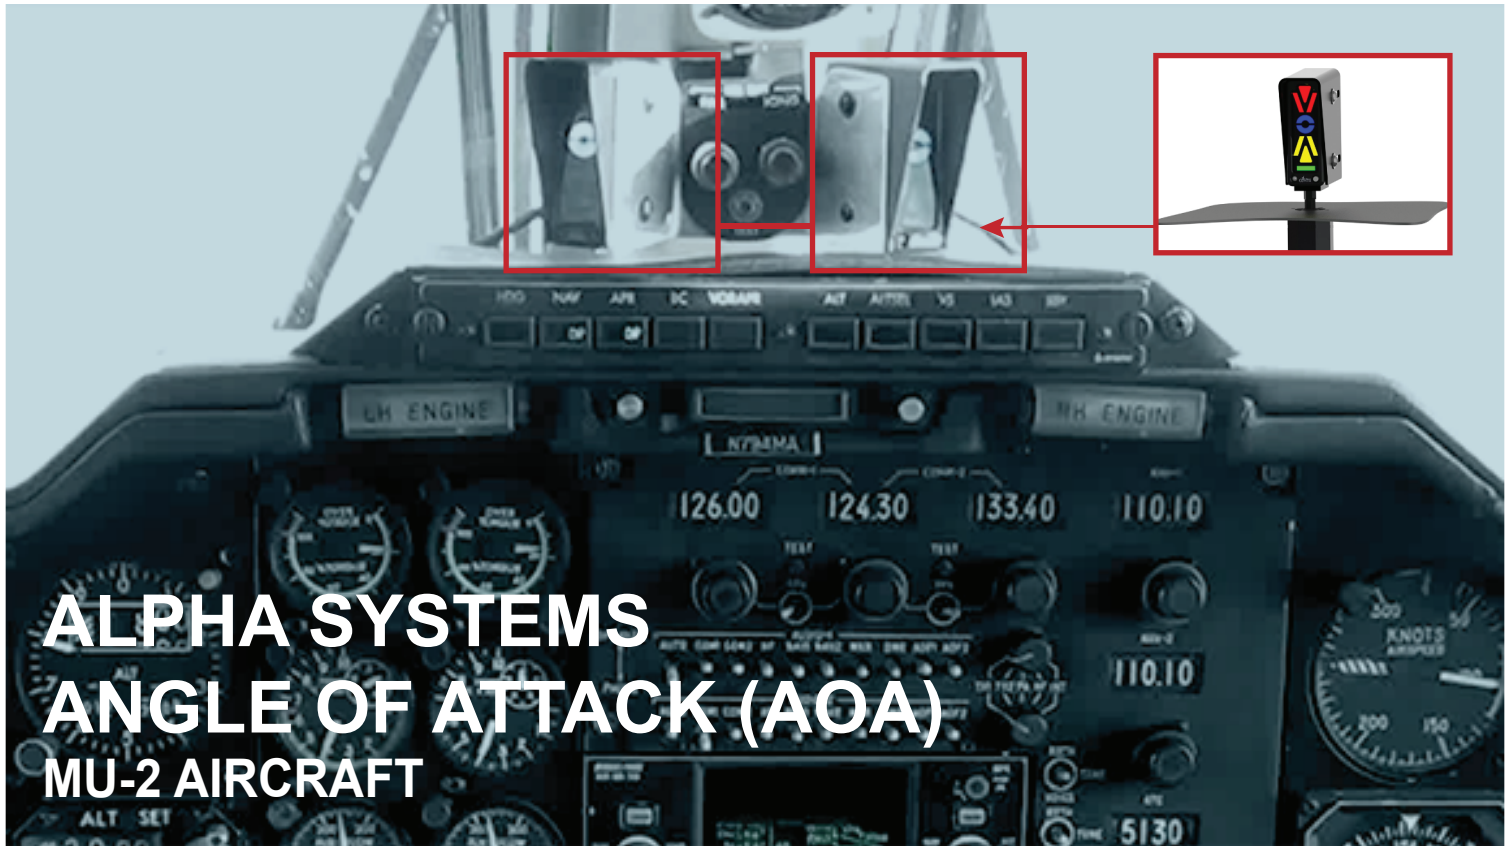

MOVE THE WORLD FORWARD

MITSUBISHI
HEAVY
INDUSTRIES
GROUP

SPECIAL PROMOTIONAL DISCOUNT

\$5,400*

(Regularly \$7,762.50)

Alpha Systems' Angle of Attack (AOA) system is available at a special discounted purchase price of \$5,400* (regularly \$7,762.50) at a domestic Mitsubishi MU-2 Authorized Service Center or the MU-2 Parts Center through **September 2019**. Please contact a Mitsubishi MU-2 Authorized Service Center for more information.