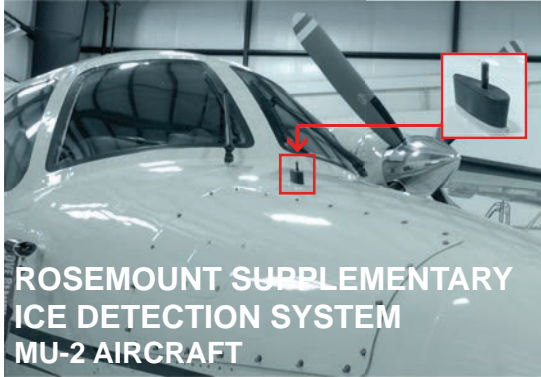

## \$16,155.30\*

(Regularly \$41,271.00)

Promotional bundle available only while supplies last

Limited  
supply!

For a very limited time, Mitsubishi Heavy Industries America (MHIA) / MU-2 Aircraft Product Support Division (APD) is offering a Special Promotional Discount Bundle with three Safety Enhancement Systems. This “Bundle” consists of the systems listed herein and are only available for purchase, while supplies last, at a domestic Mitsubishi MU-2 Authorized Service Centers or the MU-2 Parts Center through **September 2019**. Please contact a Mitsubishi MU-2 Authorized Service Center for more information.