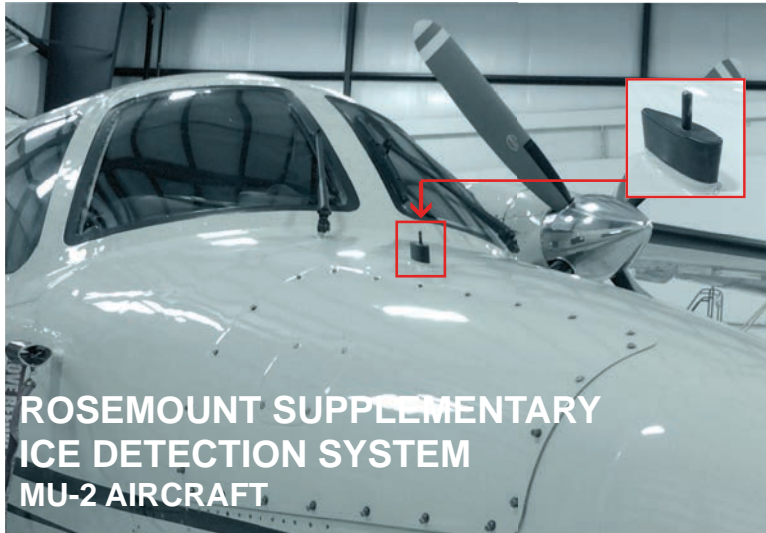

## SPECIAL PROMOTIONAL DISCOUNT

Two Safety Enhancement Systems bundled into one low price!

ROSEMOUNT SUPPLEMENTARY  
ICE DETECTION SYSTEM  
MU-2 AIRCRAFT

**\$12,915.40\***

(Regular list price \$33,508.50)

Promotion available only while supplies last

VOICE ALERT SYSTEM  
MU-2 AIRCRAFT

**Limited supply!**

For a limited time, Mitsubishi Heavy Industries America (MHIA) / MU-2 Aircraft Product Support Division (APD) is offering a Special Promotional Discount Bundle with two Safety Enhancement Systems. This bundle includes one Voice Alert System and one Rosemount Supplementary Ice Detection System, which is only available for purchase, while supplies last, at a domestic Mitsubishi MU-2 Authorized Service Centers or the MU-2 Parts Center through **September 2019**. Please contact a Mitsubishi MU-2 Authorized Service Center for more information.