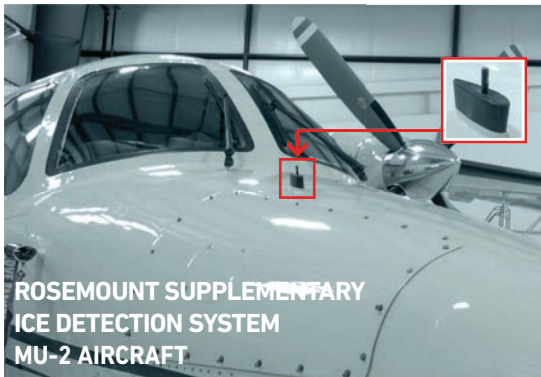

SPECIAL PROMOTIONAL DISCOUNT

Three Safety Enhancement Systems bundled into one low price!

\$16,155.30*

(Regularly \$41,271.00)

Promotional bundle available only while supplies last

Limited supply!

For a very limited time, Mitsubishi Heavy Industries America (MHIA) / MU-2 Aircraft Product Support Division (APD) is offering a **Special Promotional Discount Bundle** with three Safety Enhancement Systems. This "Bundle" consists of the systems listed herein and are only available for purchase, while supplies last, at a Mitsubishi MU-2 Authorized Service Center or directly through the MHIA MU-2 Parts Center through **May 2019**.

**VOICE ALERT SYSTEM
ROSEMOUNT SUPPLEMENTARY ICE DETECTION SYSTEM
ALPHA SYSTEMS' ANGLE OF ATTACK (AOA) SYSTEM**

* The Special Promotional Discounted "Bundle" Price does not include any installation fees. Customers need to contact a Mitsubishi MU-2 Authorized Service Center for information about installation fees and requirements. These Safety Enhancement Systems are also available for purchase separately but each system will be sold at its current individual retail and or promotional price.