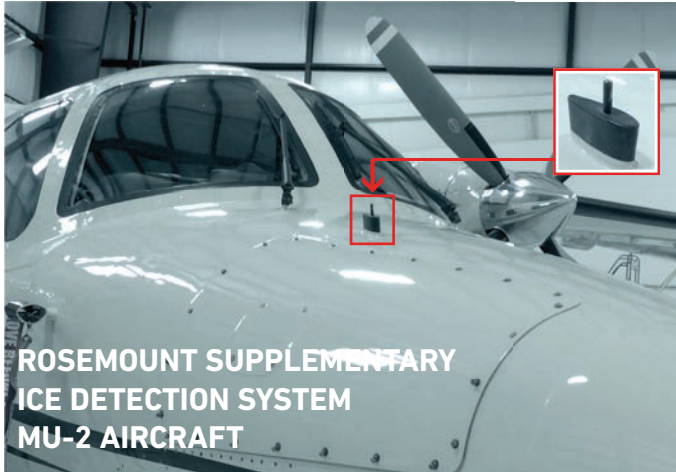

## SPECIAL PROMOTIONAL DISCOUNT

Two Safety Enhancement Systems bundled into one low price!

ROSEMOUNT SUPPLEMENTARY  
ICE DETECTION SYSTEM  
MU-2 AIRCRAFT

# \$12,915.40\*

(Regular list price \$33,508.50)

Promotion available only while supplies last

VOICE ALERT SYSTEM  
MU-2 AIRCRAFT

**Limited supply!**

For a limited time, Mitsubishi Heavy Industries America (MHIA) / MU-2 Aircraft Product Support Division (APD) is offering a **Special Promotional Discount Bundle** with two Safety Enhancement Systems. This bundle includes one Voice Alert System and one Rosemount Supplementary Ice Detection System, which is only available for purchase, while supplies last, at a Mitsubishi MU-2 Authorized Service Center or directly through the MHIA MU-2 Parts Center until **May 2019**.